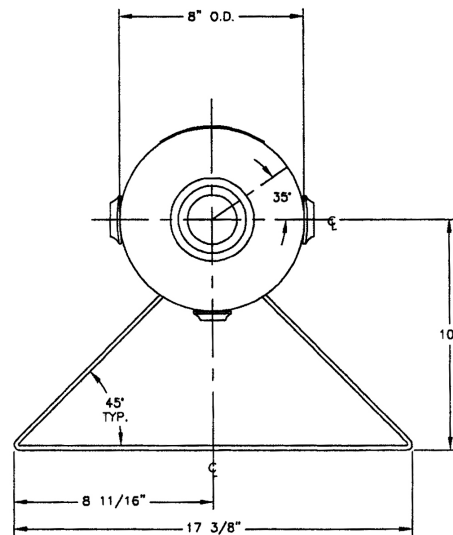

SILENT
We're The Vibrator Guys.™

8-Port Manifold

Models: MAN-8-1/2; MAN-8-12PASS; MAN-8-3/4; MAN-8-3/4PASS

MAN-8-1/2

- Run up to 8 units from one location
- Available with 1/2" or 3/4" ball valves
- Outfitted with ground strap down legs
- 2" NPT intake

VIBCO 8-PORT MANIFOLD