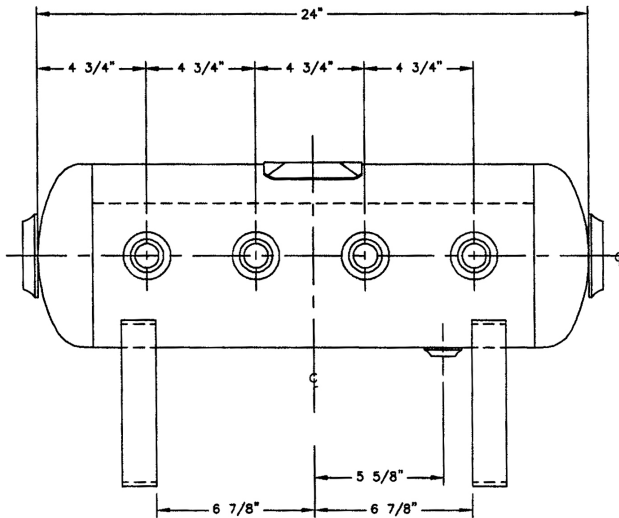

SILENT
We're The Vibrator Guys.™

8-Port Manifold

Models: MAN-8-1/2; MAN-8-12PASS; MAN-8-3/4; MAN-8-3/4PASS

MAN-8-1/2

- Run up to 8 units from one location
- Available with 1/2" or 3/4" ball valves
- Outfitted with ground strap down legs
- 2" NPT intake

VIBCO 8-PORT MANIFOLD